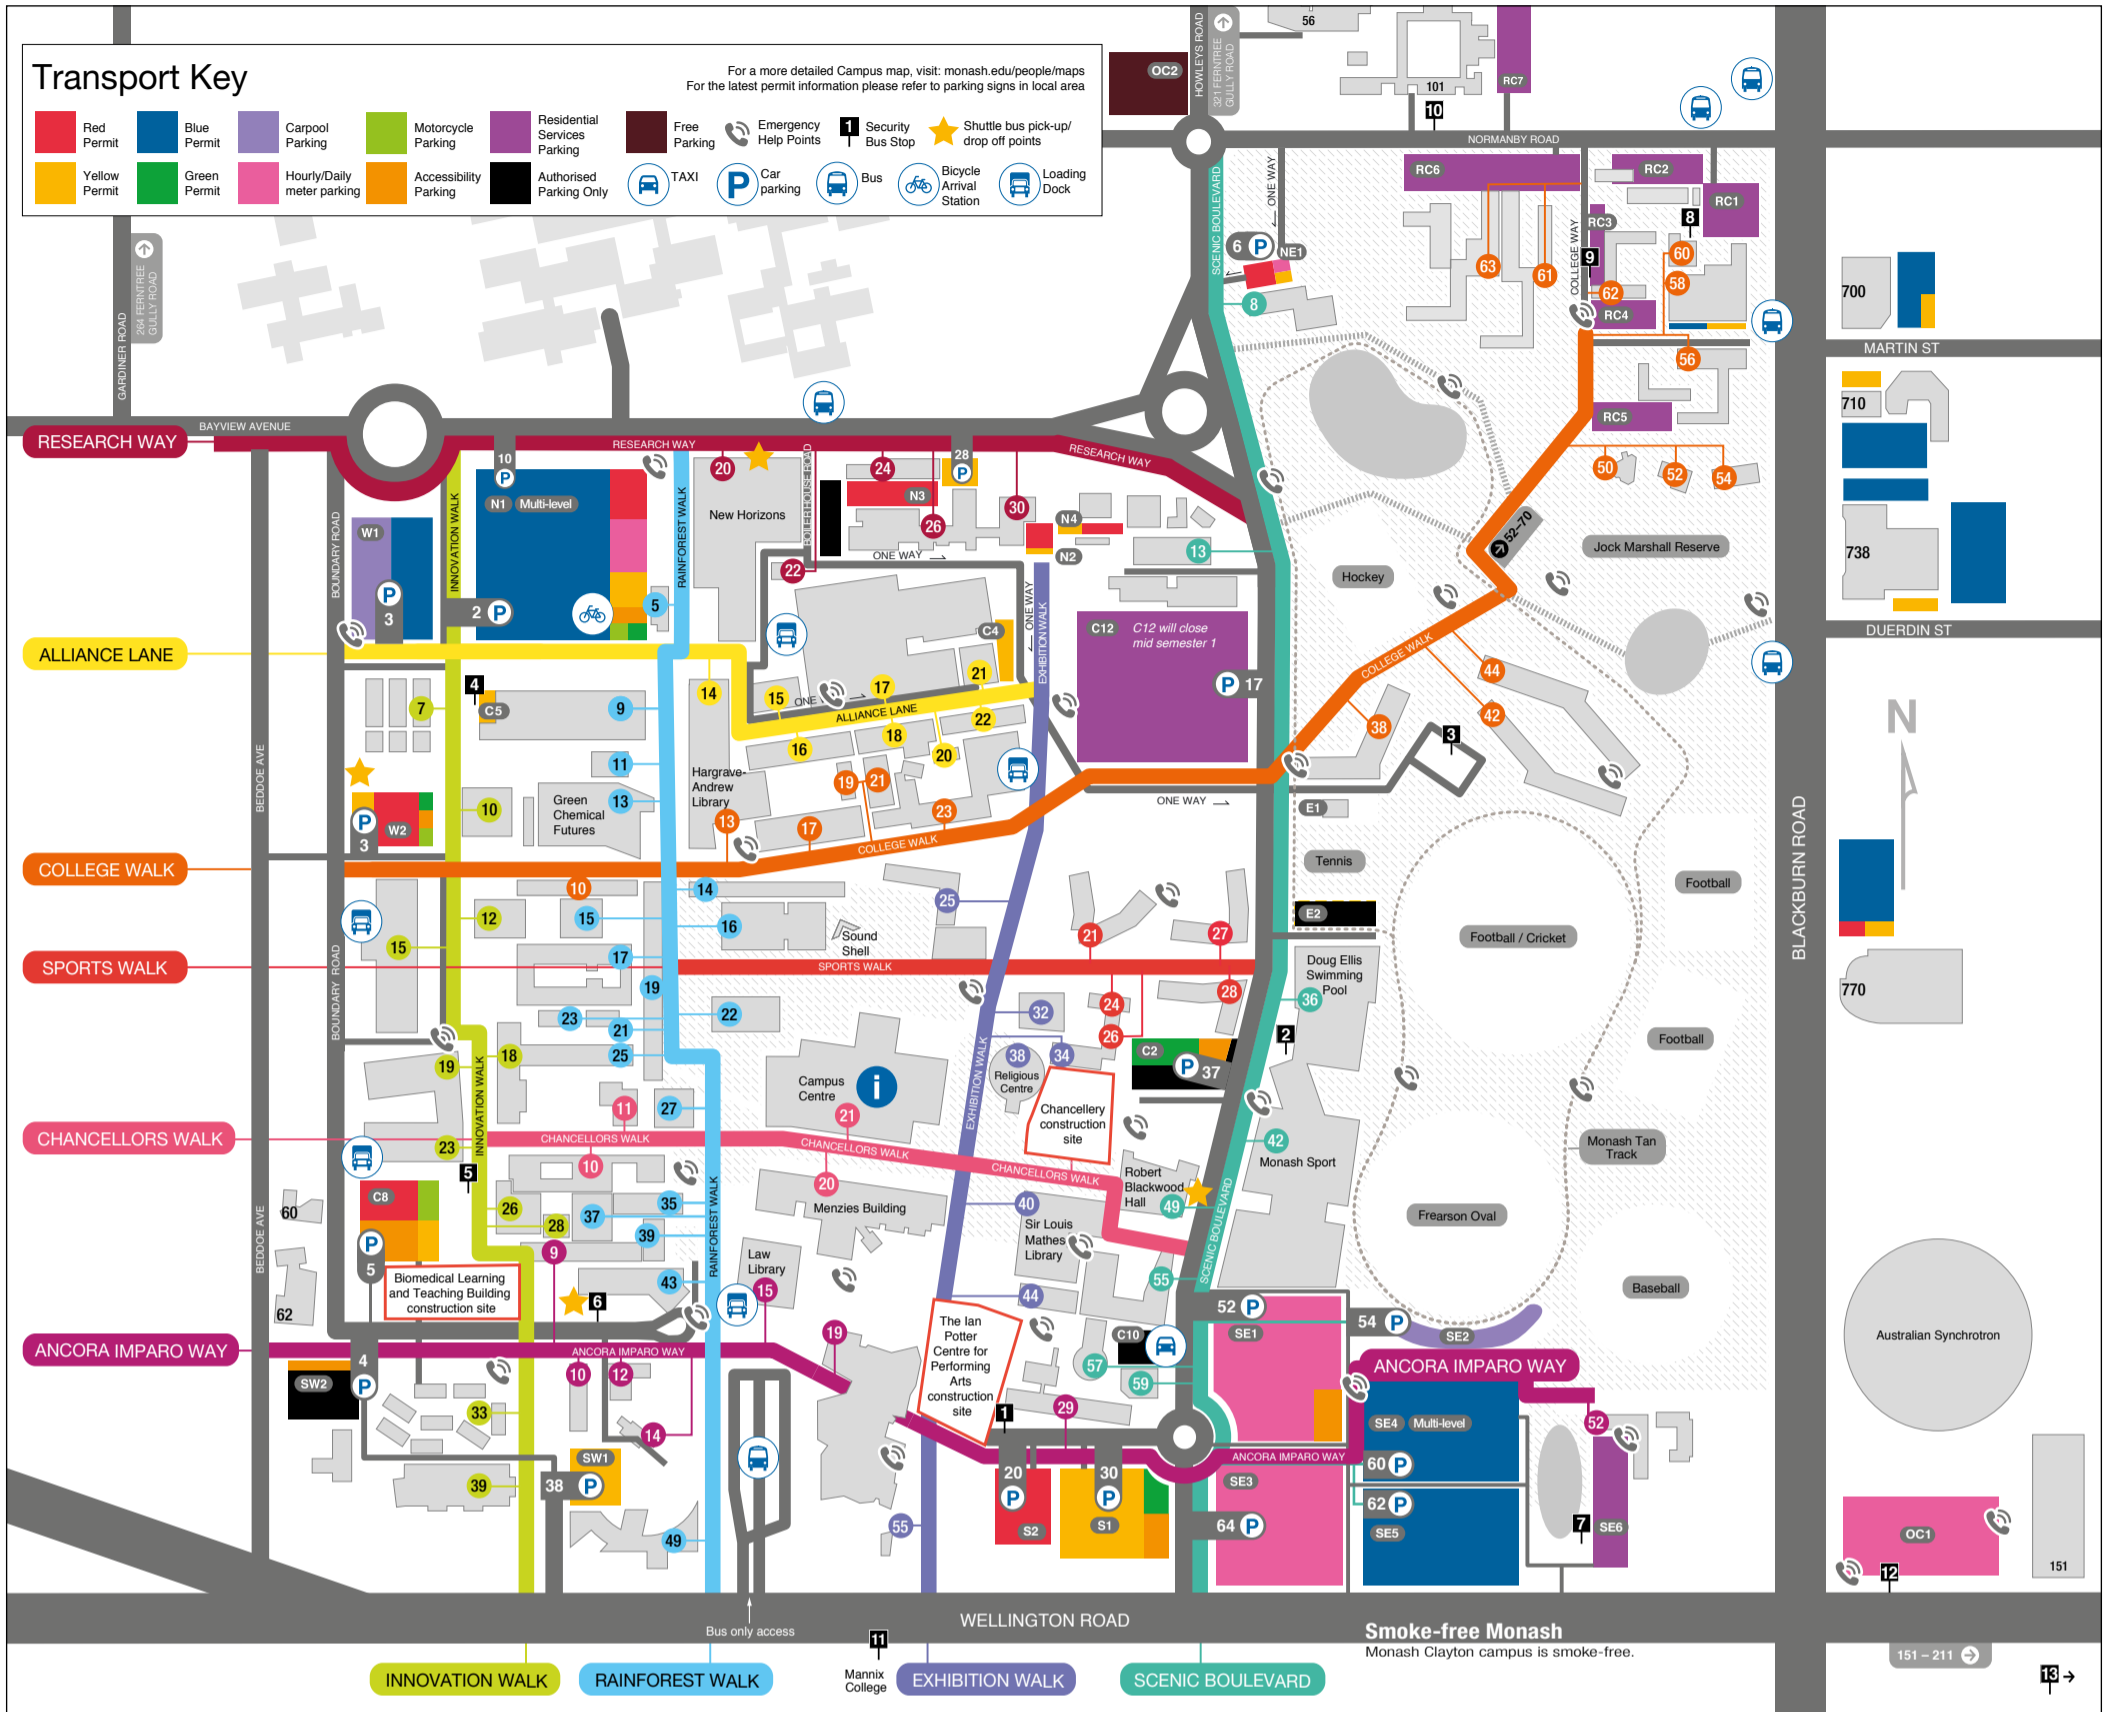

Monash University Clayton campus

Parking	Address
North West Car Parks enter via Forster Road, Gardiner Road and Bayview Avenue	
North One Multi-level – Ground level (N1)	10 Research Way
Casual hourly/daily ticket parking	
North One Multi-level – Upper levels (N1)	2 Innovation Walk
North Three (N3)	28 Research Way
West One (W1)	3 Alliance Lane
West Two (W2)	3 College Walk
North Two (N2)	30 Research Way
South West Car Parks	
Central Eight (C8)	5 Ancora Imparo Way
South-west One (SW1)	38 Innovation Walk
South-west Two (SW2)	4 Ancora Imparo Way
North East Car Parks enter via Howleys Road and Normanby Road	
Central Five (C5)	4 Innovation Walk
Central Twelve (C12)	17 Scenic Boulevard
East One (E1)	Scenic Boulevard
East Two (E2)	Scenic Boulevard
North Four (N4)	32 Research Way
North-east One (NE1)	6 Scenic Boulevard
North-east Two (NE2)	Residential Carpark 6
North-east Three (NE3)	Residential Carpark 7
North-east Four (NE4)	Residential Carpark 3
North-east Five (NE5)	Residential Carpark 1
North-east Six (NE6)	Residential Carpark 2
North-east Seven (NE7)	Residential Carpark 4
North-east Eight (NE8)	Residential Carpark 5
South East Car Parks enter via Wellington Road	
South Two (S2)	20 Ancora Imparo Way
Central Two (S2)	37 Scenic Boulevard
South One (S1)	30 Ancora Imparo Way
South-east One (SE1)	52 Scenic Boulevard
South-east Two (SE2)	54 Scenic Boulevard
South-east Three (SE3)	
Casual hourly/daily ticket parking	
South-east Four Multi-level (SE4)	64 Scenic Boulevard
South-east Five (SE5)	62 Scenic Boulevard
South-east Six (SE6)	Residential Carpark 8
Off-Campus Car Parks	
Off-campus One (OC1)	Wellington Road/ Blackburn Road
Off-campus Two (OC2)	Howleys Road/ Normanby Road